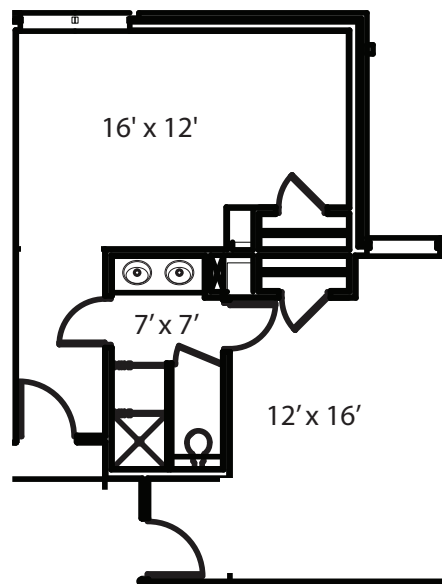

Residence Hall Room Styles

See these layouts online at www.housing.utah.edu.

Chapel Glen Double

Single and Double Rooms
Available to: First-year Students

Double Bedroom 1

Room: 187 sq. ft.
Closet: 9 sq. ft.

Bathroom

Shared: 42 sq. ft.

Double Bedroom 1

Room: 187 sq. ft.
Closet: 9 sq. ft.

Gateway Heights Double and Triple

Double Rooms
Available to: First-year Students

Double Bedroom 1

Room: 192 sq. ft.
Closet: 12 sq. ft.

Bathroom

Shared: 49 sq. ft.

Double Bedroom 2

Room: 192 sq. ft.
Closet: 12 sq. ft.

* These floor plans are approximate only and may not reflect actual configurations. There may be variation in size.