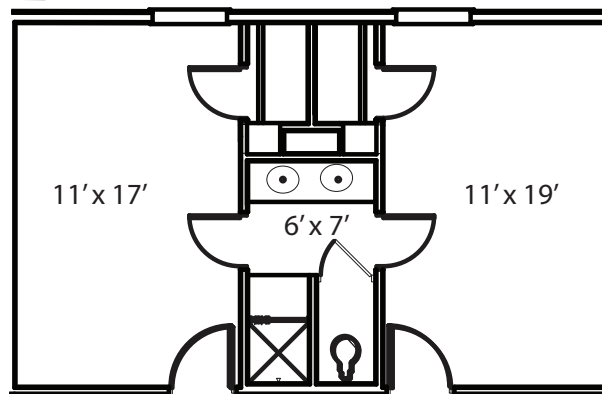

Residence Hall Room Styles

See these layouts online at www.housing.utah.edu.

Chapel Glen Double

Single and Double Rooms
Available to: First-year Students

Double Bedroom 1

Room: 187 sq. ft.
Closet: 9 sq. ft.

Bathroom

Shared: 42 sq. ft.

Double Bedroom 1

Room: 187 sq. ft.
Closet: 9 sq. ft.

Gateway Heights Double and Triple

Double Rooms
Available to: First-year Students

Double Bedroom 1

Room: 192 sq. ft.
Closet: 12 sq. ft.

Bathroom

Shared: 49 sq. ft.

Double Bedroom 2

Room: 192 sq. ft.
Closet: 12 sq. ft.

* These floor plans are approximate only and may not reflect actual configurations. There may be variation in size.